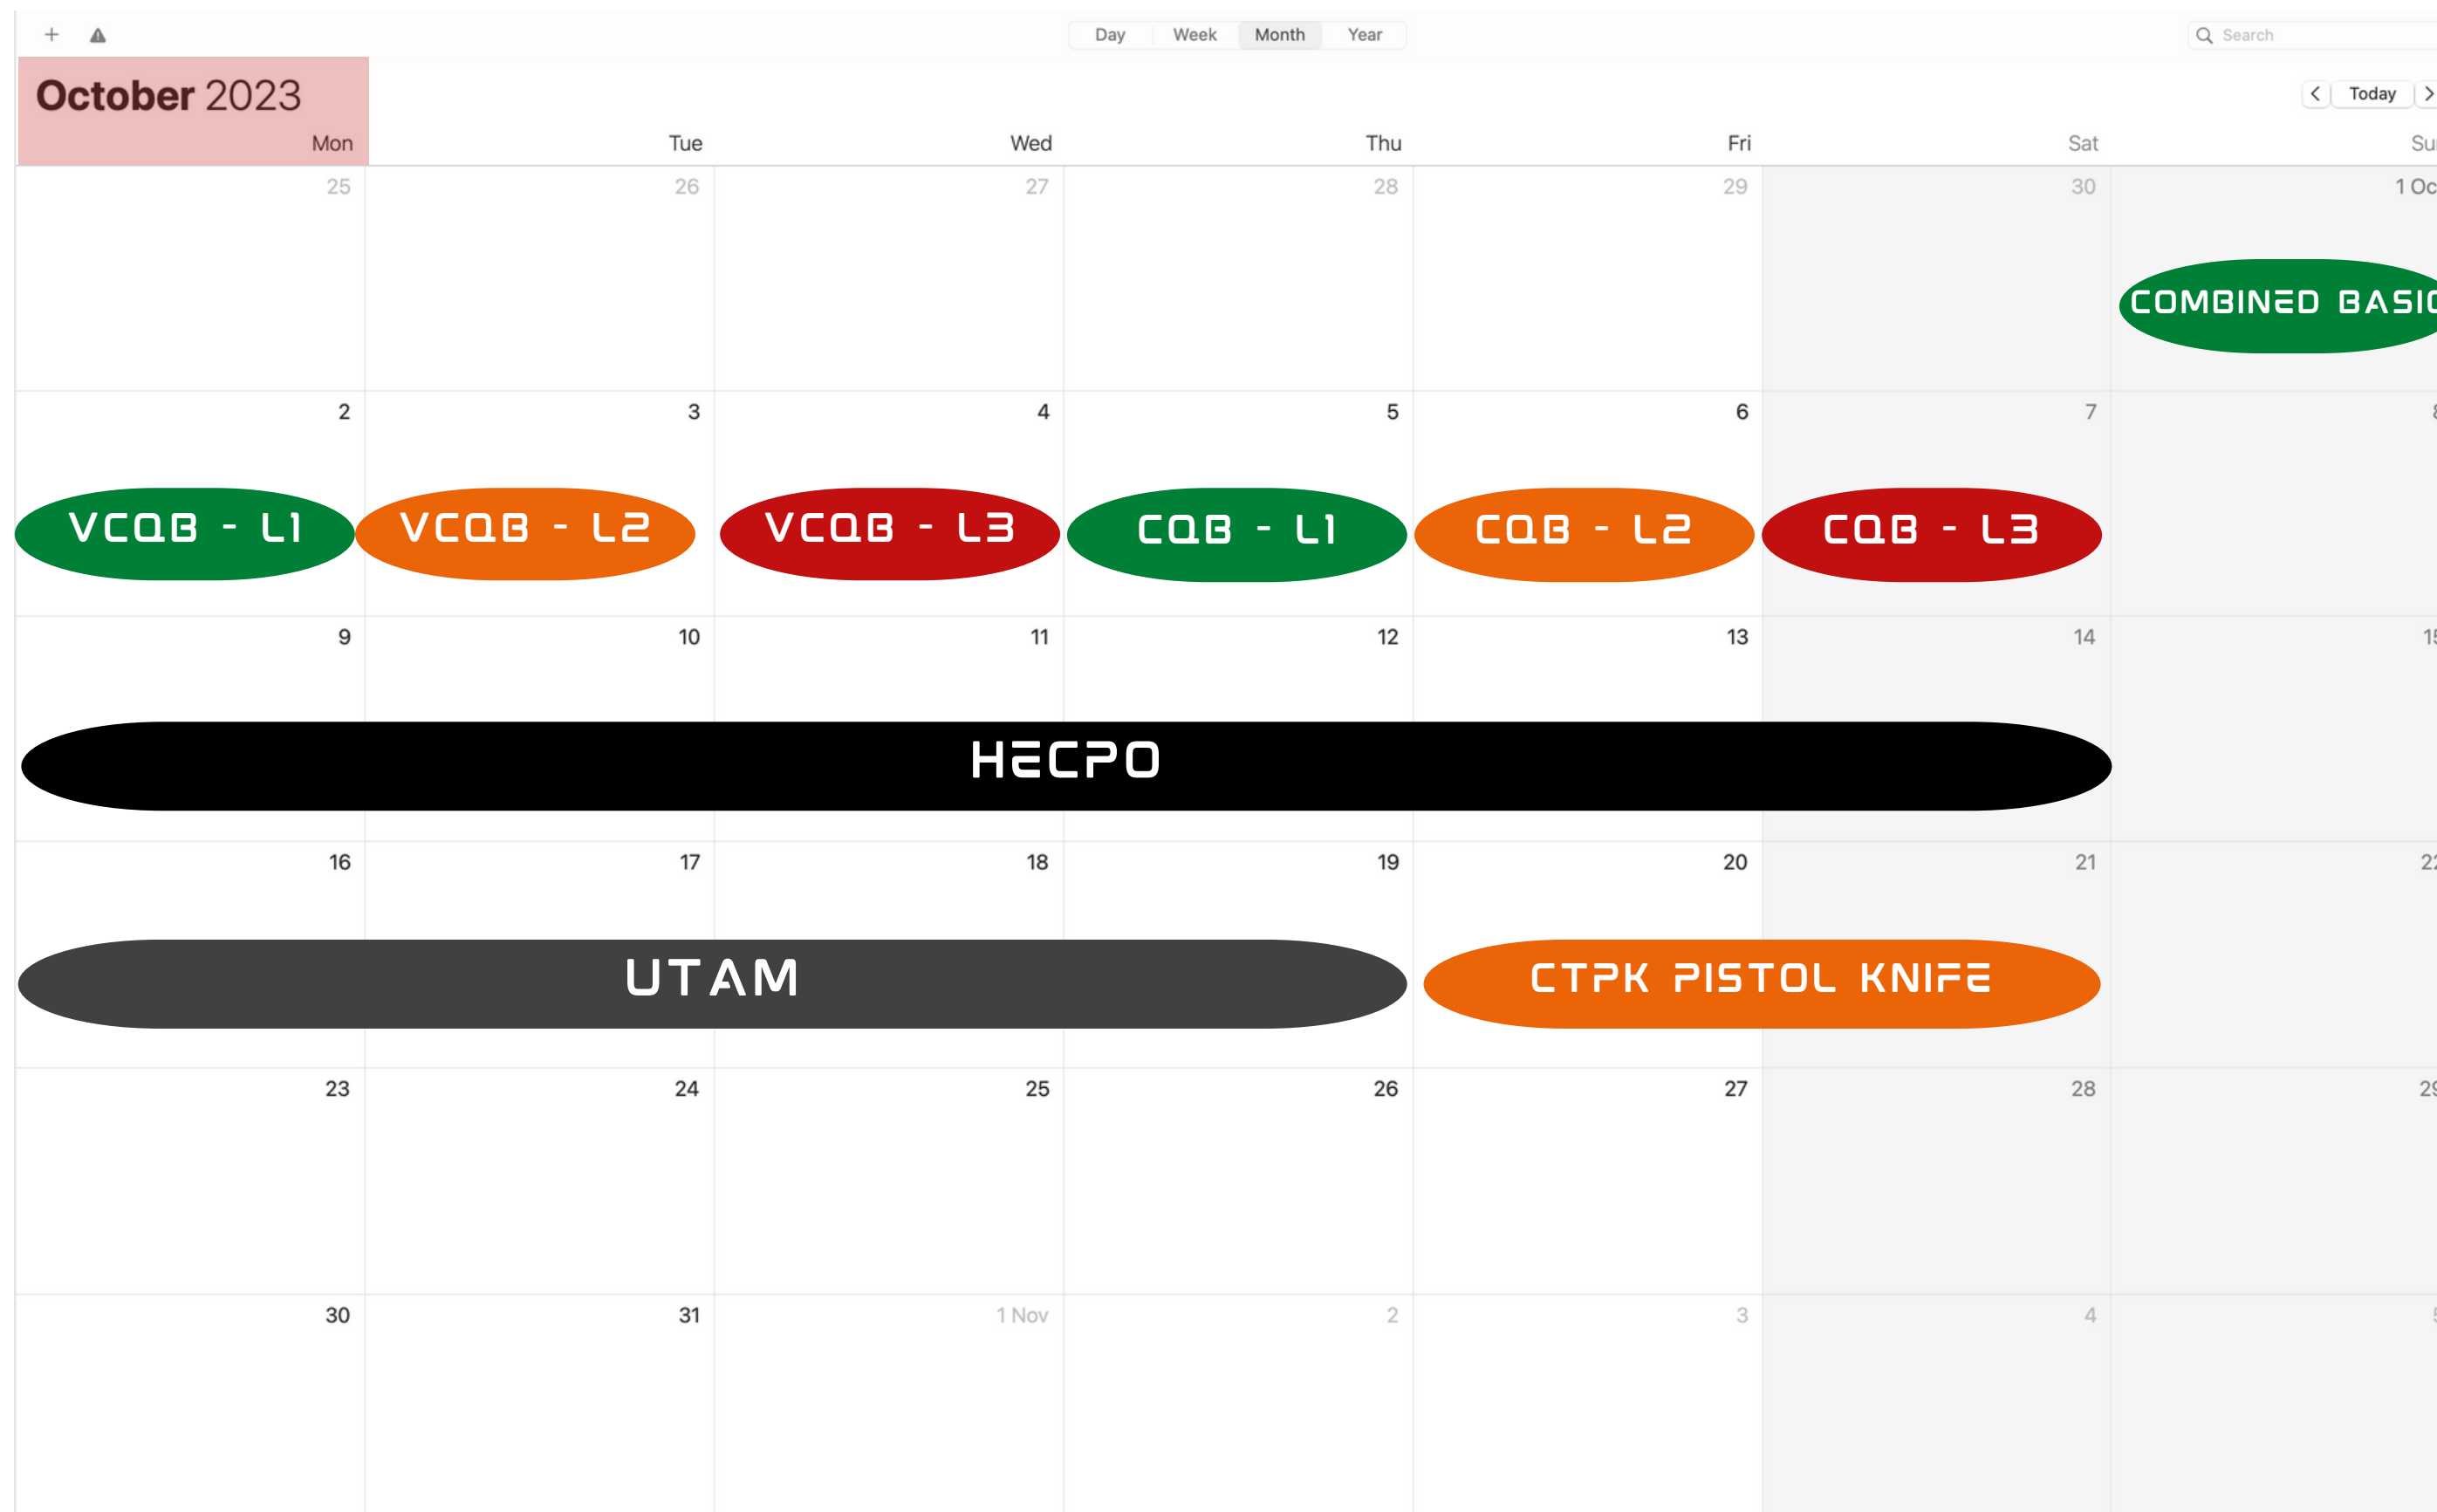

IMPORTANT NOTES

1) The dates of the courses are indicative, they depend on the number of students enrolled in a specific activity and on any weather conditions classified as extreme or on any events not dependent on our will.

2) The courses will take place upon reaching the minimum number of participants.

3) We have several instructors and the Academy contains 7 shooting lines. For these reasons we are able, if necessary, to add activities even on the dates already scheduled for other courses. We can run several courses simultaneously.

4) The courses must be paid in advance well in advance of the starting date of the chosen course.